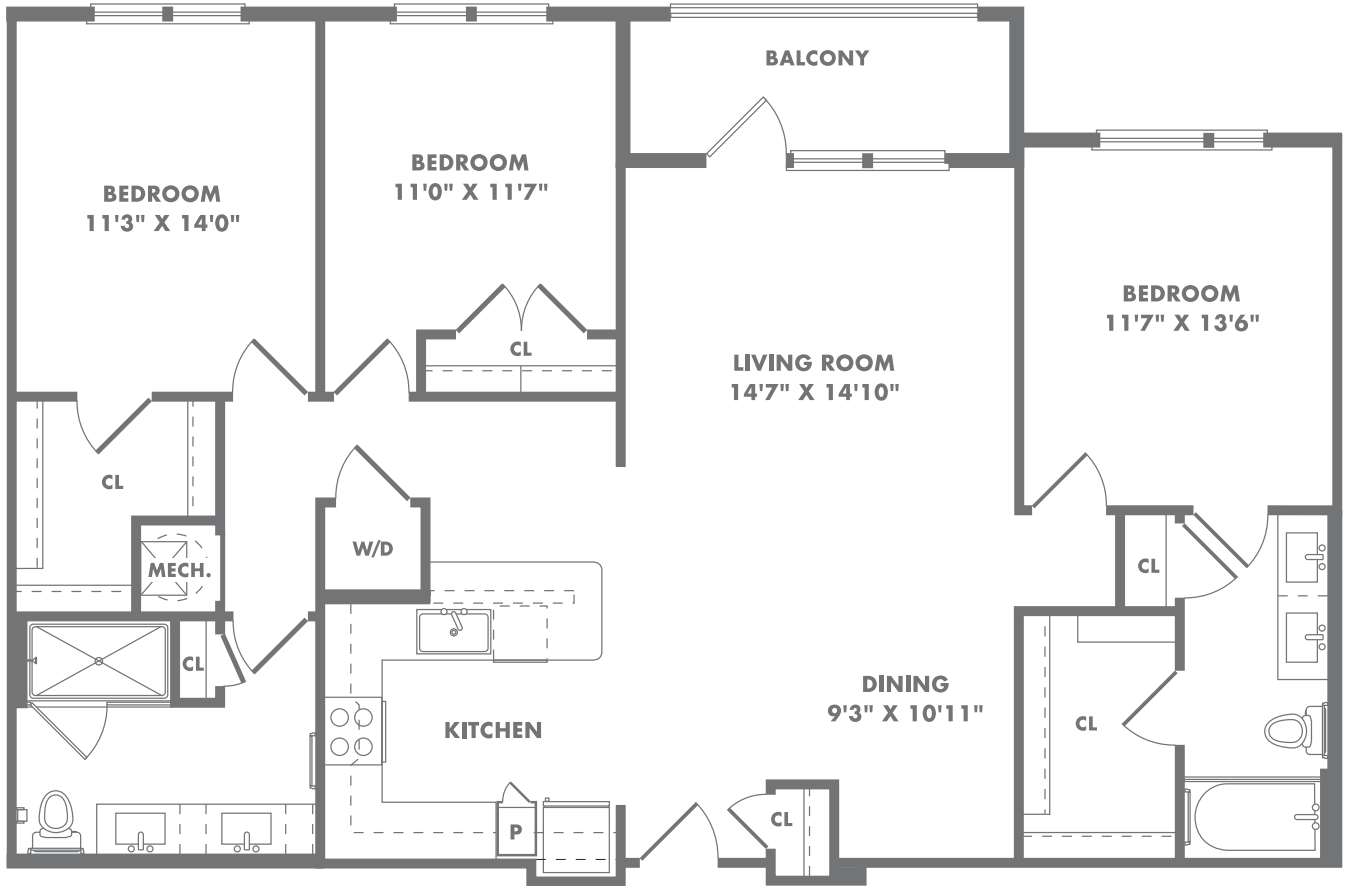

C1

3 BED / 2 BATH

1480

SQ. FT.

arlo.

1331 W Morehead St, Charlotte, NC 28208

877-231-6921 | www.arlolife.com

Dimensions and square footage shown are approximate and pricing/availability is subject to change