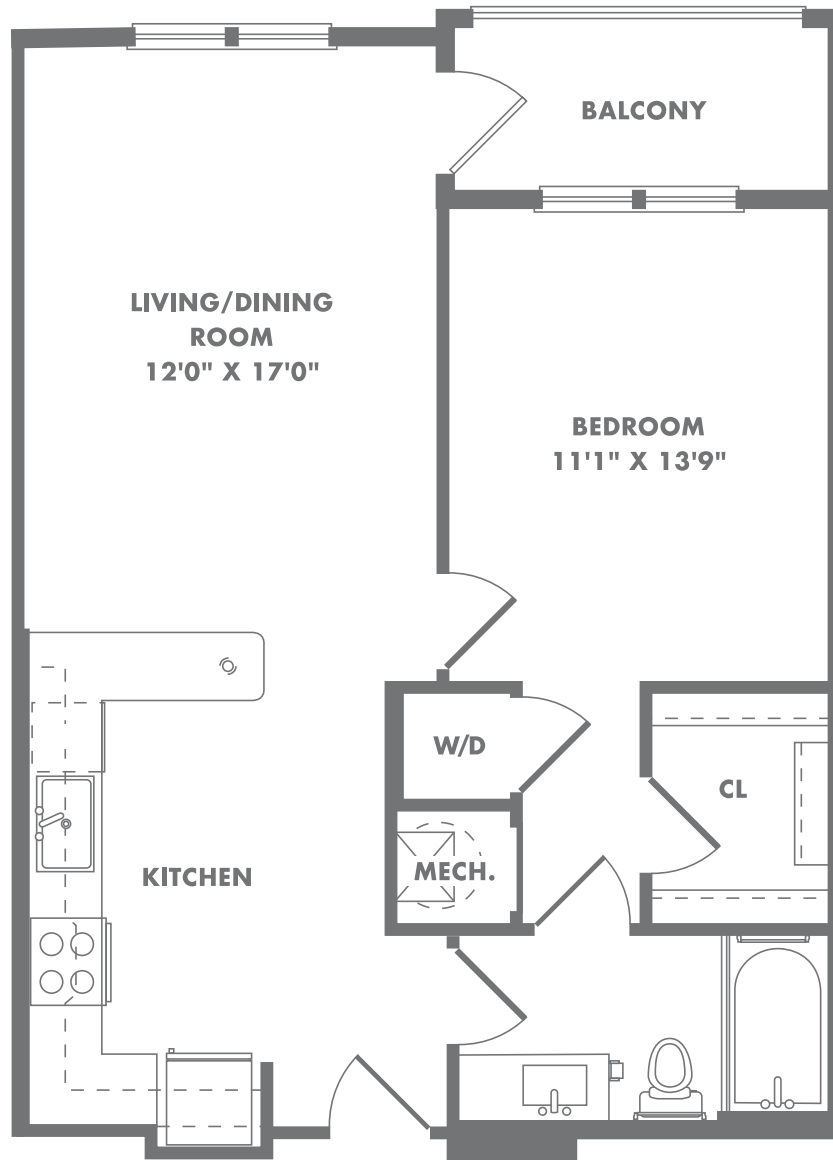

A2

1 BED / 1 BATH

725 SQ. FT.

arlo.

1331 W Morehead St, Charlotte, NC 28208

877-231-6921 | www.arlolife.com

Dimensions and square footage shown are approximate and pricing/availability is subject to change